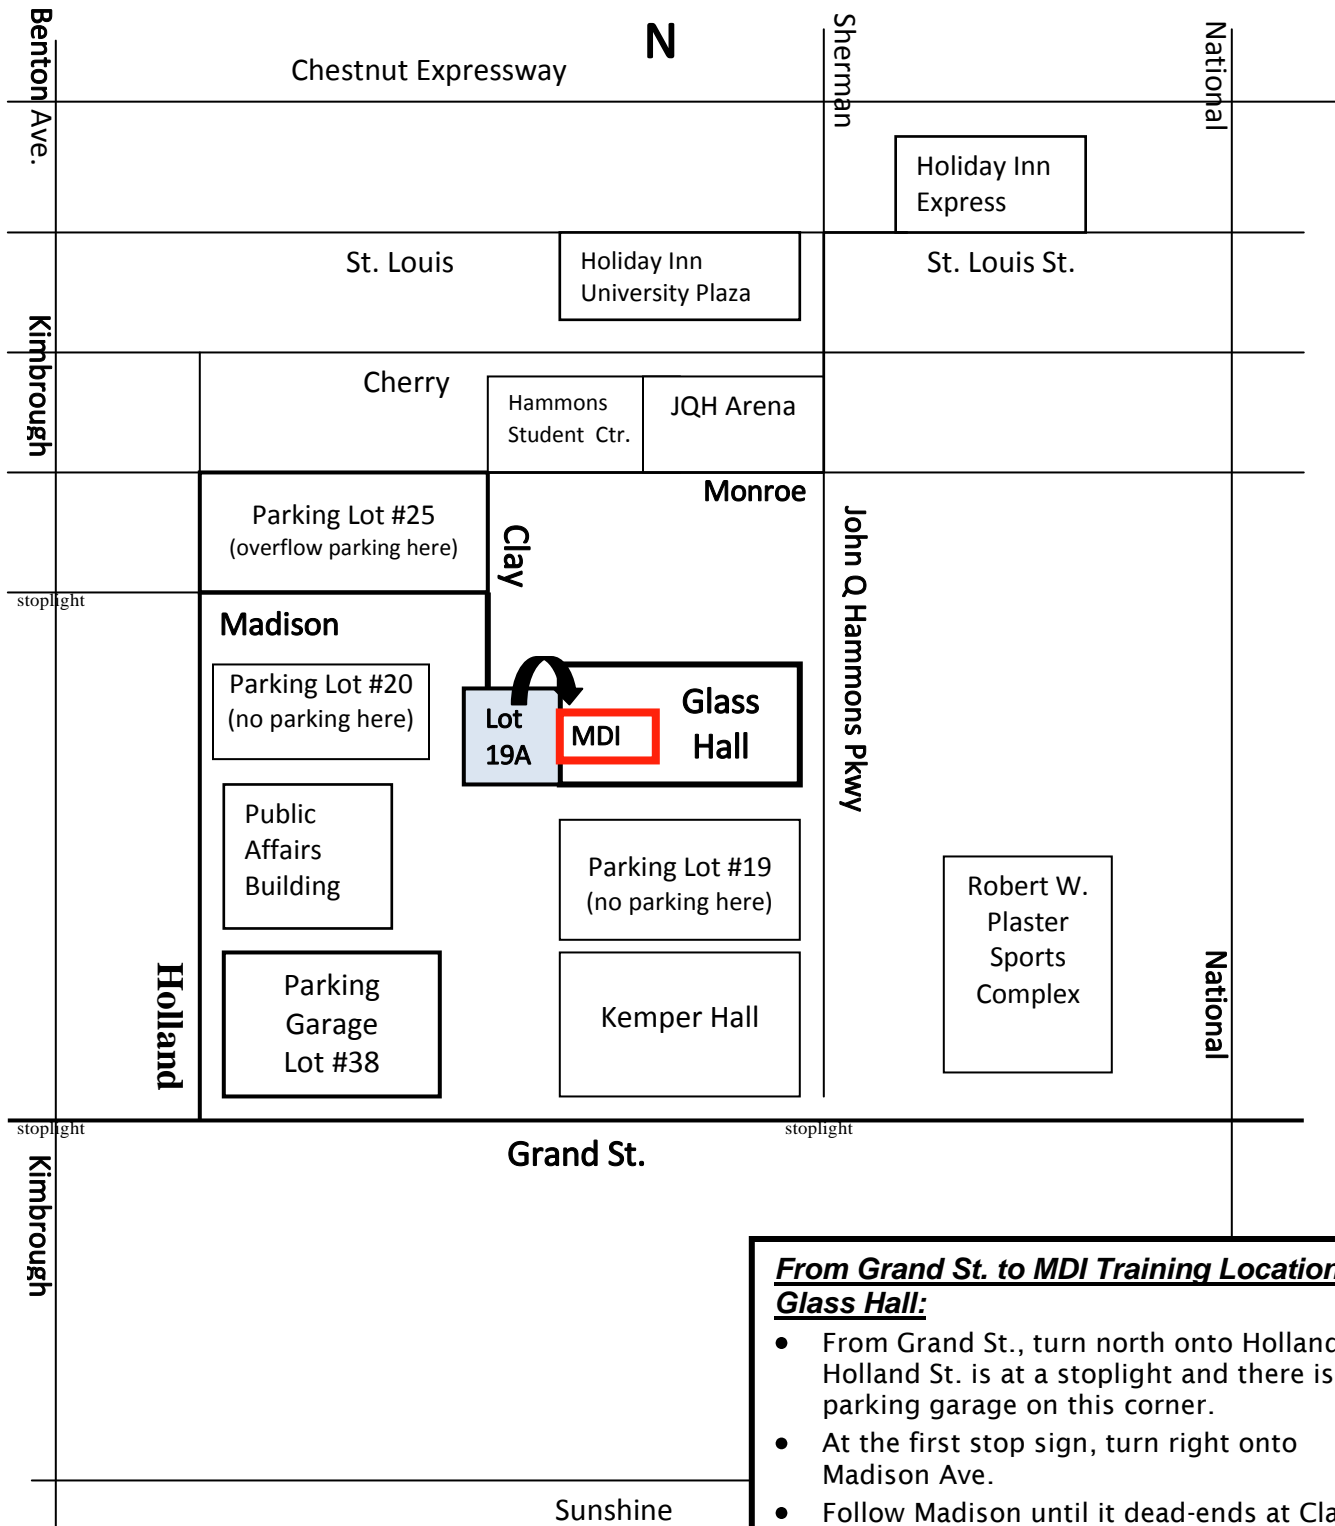

Management Development Institute (MDI) Training Location MSU CAMPUS-GLASS HALL / PARKING LOT 19A

From Grand St. to MDI Training Location in Glass Hall:

- From Grand St., turn north onto Holland. Holland St. is at a stoplight and there is a parking garage on this corner.
- At the first stop sign, turn right onto Madison Ave.
- Follow Madison until it dead-ends at Clay. St. Turn right onto Clay St.
- Follow Clay till dead-ends and you will be in parking lot 19A. Enter thru the double-glass doors and MDI will direct you to your training room.