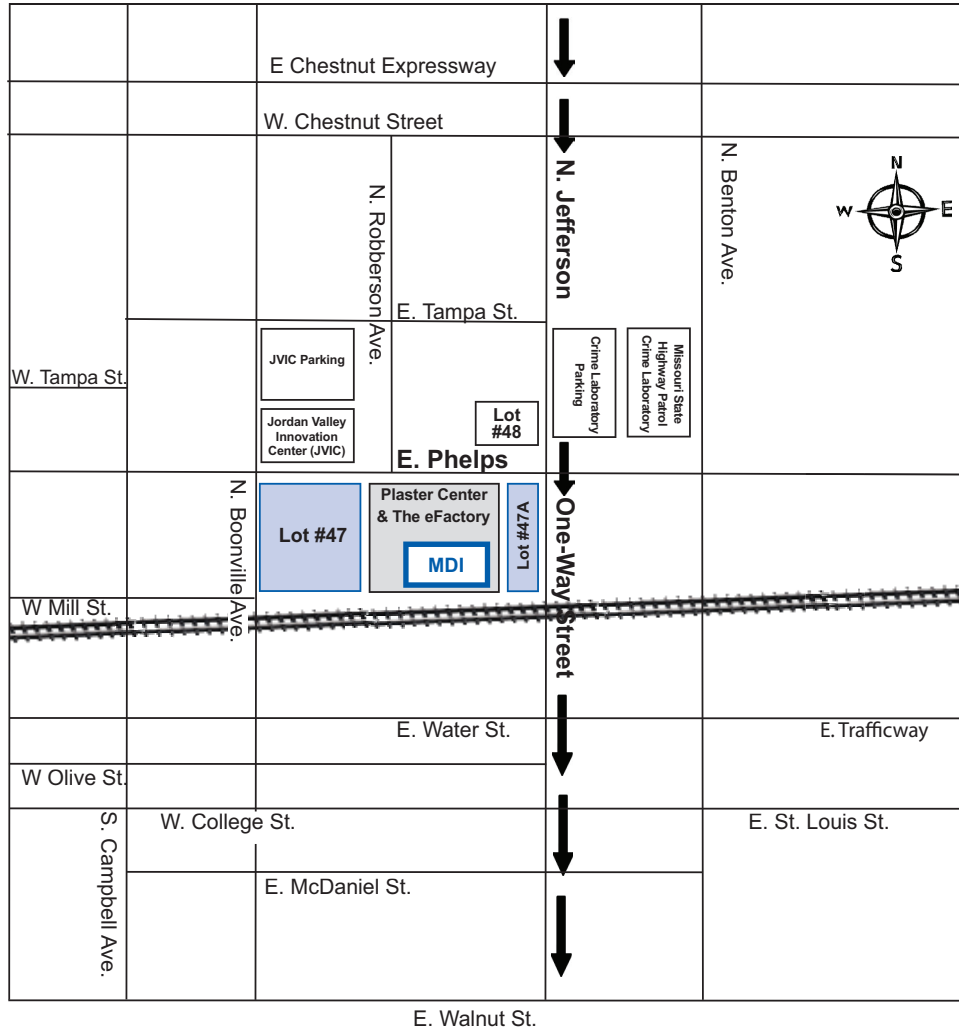

Missouri State™

Management Development Institute
 Springfield, Missouri
 (417) 837-2615

Option 1: Take Boonville north from Grand, or south from Chestnut Expressway to Lot 47 (just south of the Jordan Valley Innovation Center building). Enter building through the door on the west side and walk straight ahead down the corridor to the front entrance on the east side of the building where the windows are. Training rooms will be to the right of the front doors - PCTR 1000 or 1001.

Option 2: Take Jefferson Avenue south from Chestnut Expressway and enter into visitor Lot 47A off of Phelps. Enter through the main entrance on the front of the **Robert W. Plaster Center for Free Enterprise and Business Development**. Seminars will be held in the training rooms immediately to the left of the front doors - PCTR 1000 or 1001.